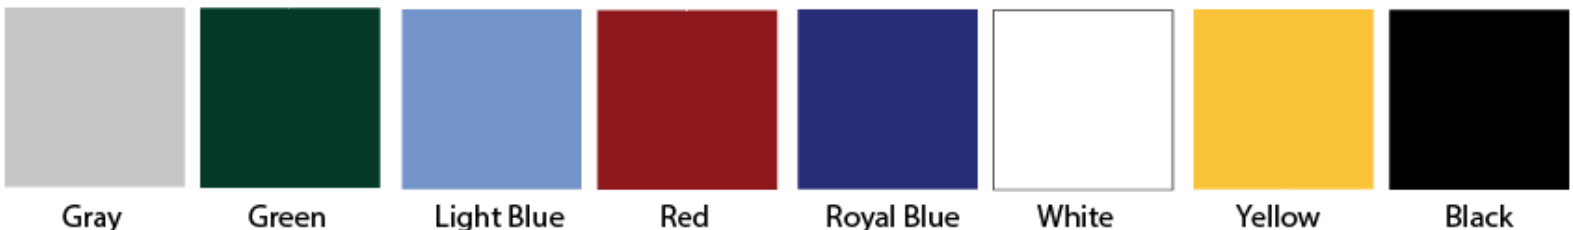

# TRIPOD BACKDROP KIT

Portable Backdrops 28" x 34"

Part # VB\_Backdrop

Portable Stand with Backdrop

- Light Blue
- Green
- Red
- White
- Grey
- Royal Blue
- Yellow

Nylon Carrying Case

Photo ID Backdrop

- Light Blue
- Green
- Red
- White
- Grey
- Royal Blue
- Yellow

Available in all 8 of our standard colors: White, Light Blue, Royal Blue, Dark Green, Yellow, Red, Black and Gray.

Gray

Green

Light Blue

Red

Royal Blue

White

Yellow