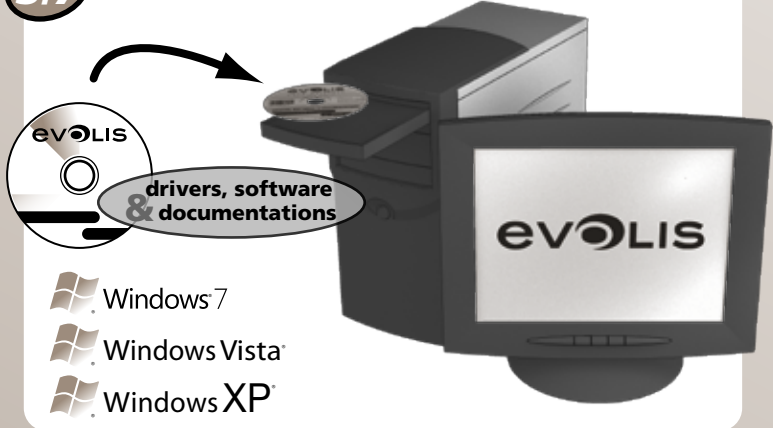

1/7

2/7

3/7

4/7

5/7

6/7

7/7

20 max