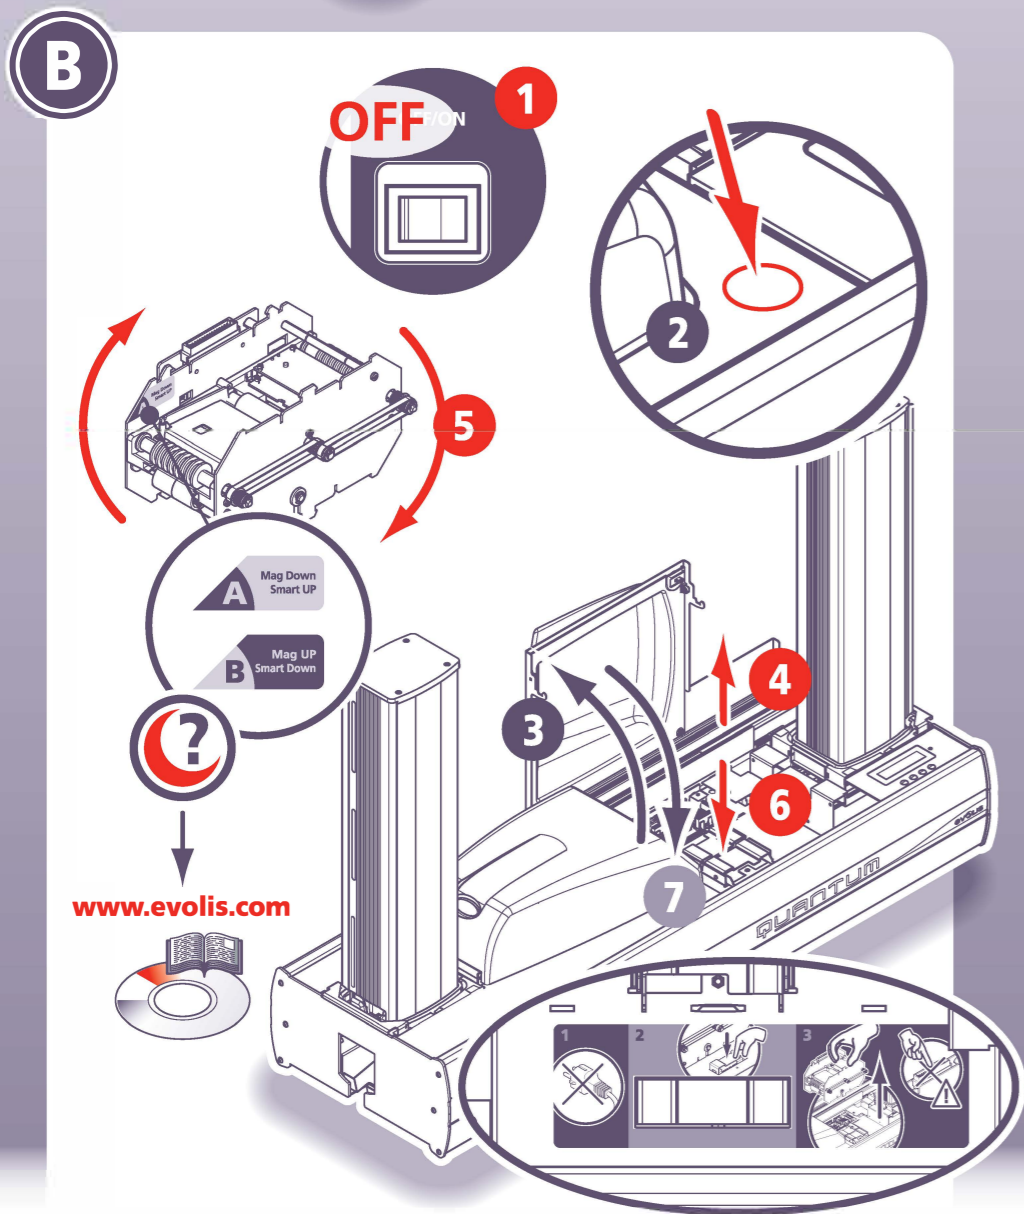

Thank you for choosing
an Evolis product

888.682.6567
SUPPORT@COLORID.COM
COLORID.COM

www.evolis.com

QUANTUM

evolis

Windows 7

Windows Vista

Windows XP