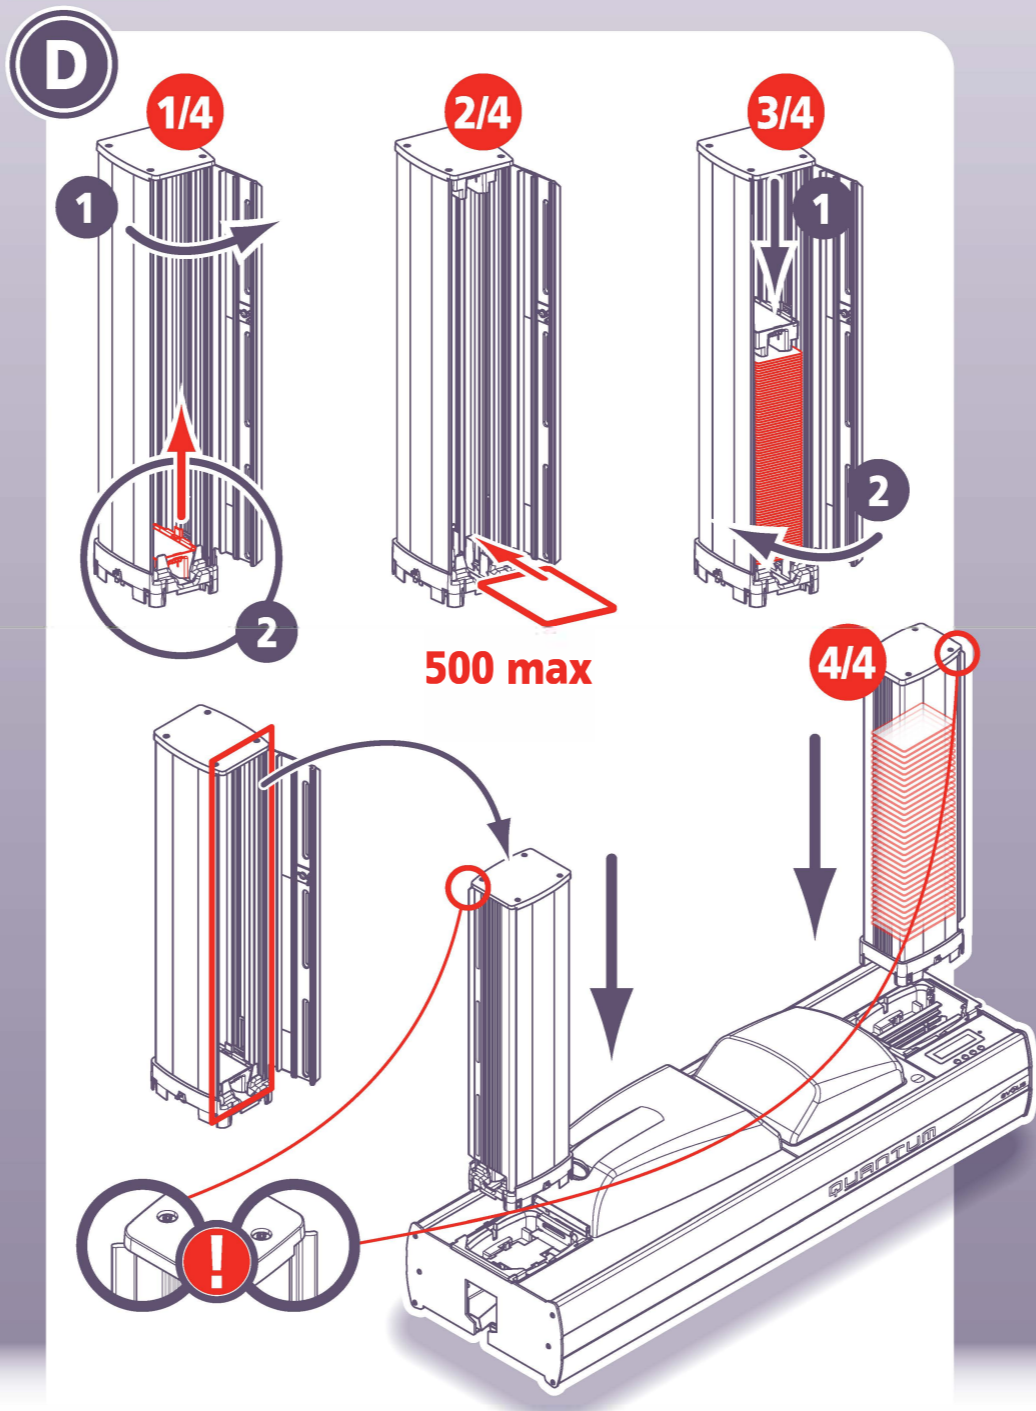

Thank you for choosing
an Evolis product

888.682.6567
SUPPORT@COLORID.COM
COLORID.COM

www.evolis.com

QUANTUM

evolis

Windows 7

Windows Vista

Windows XP