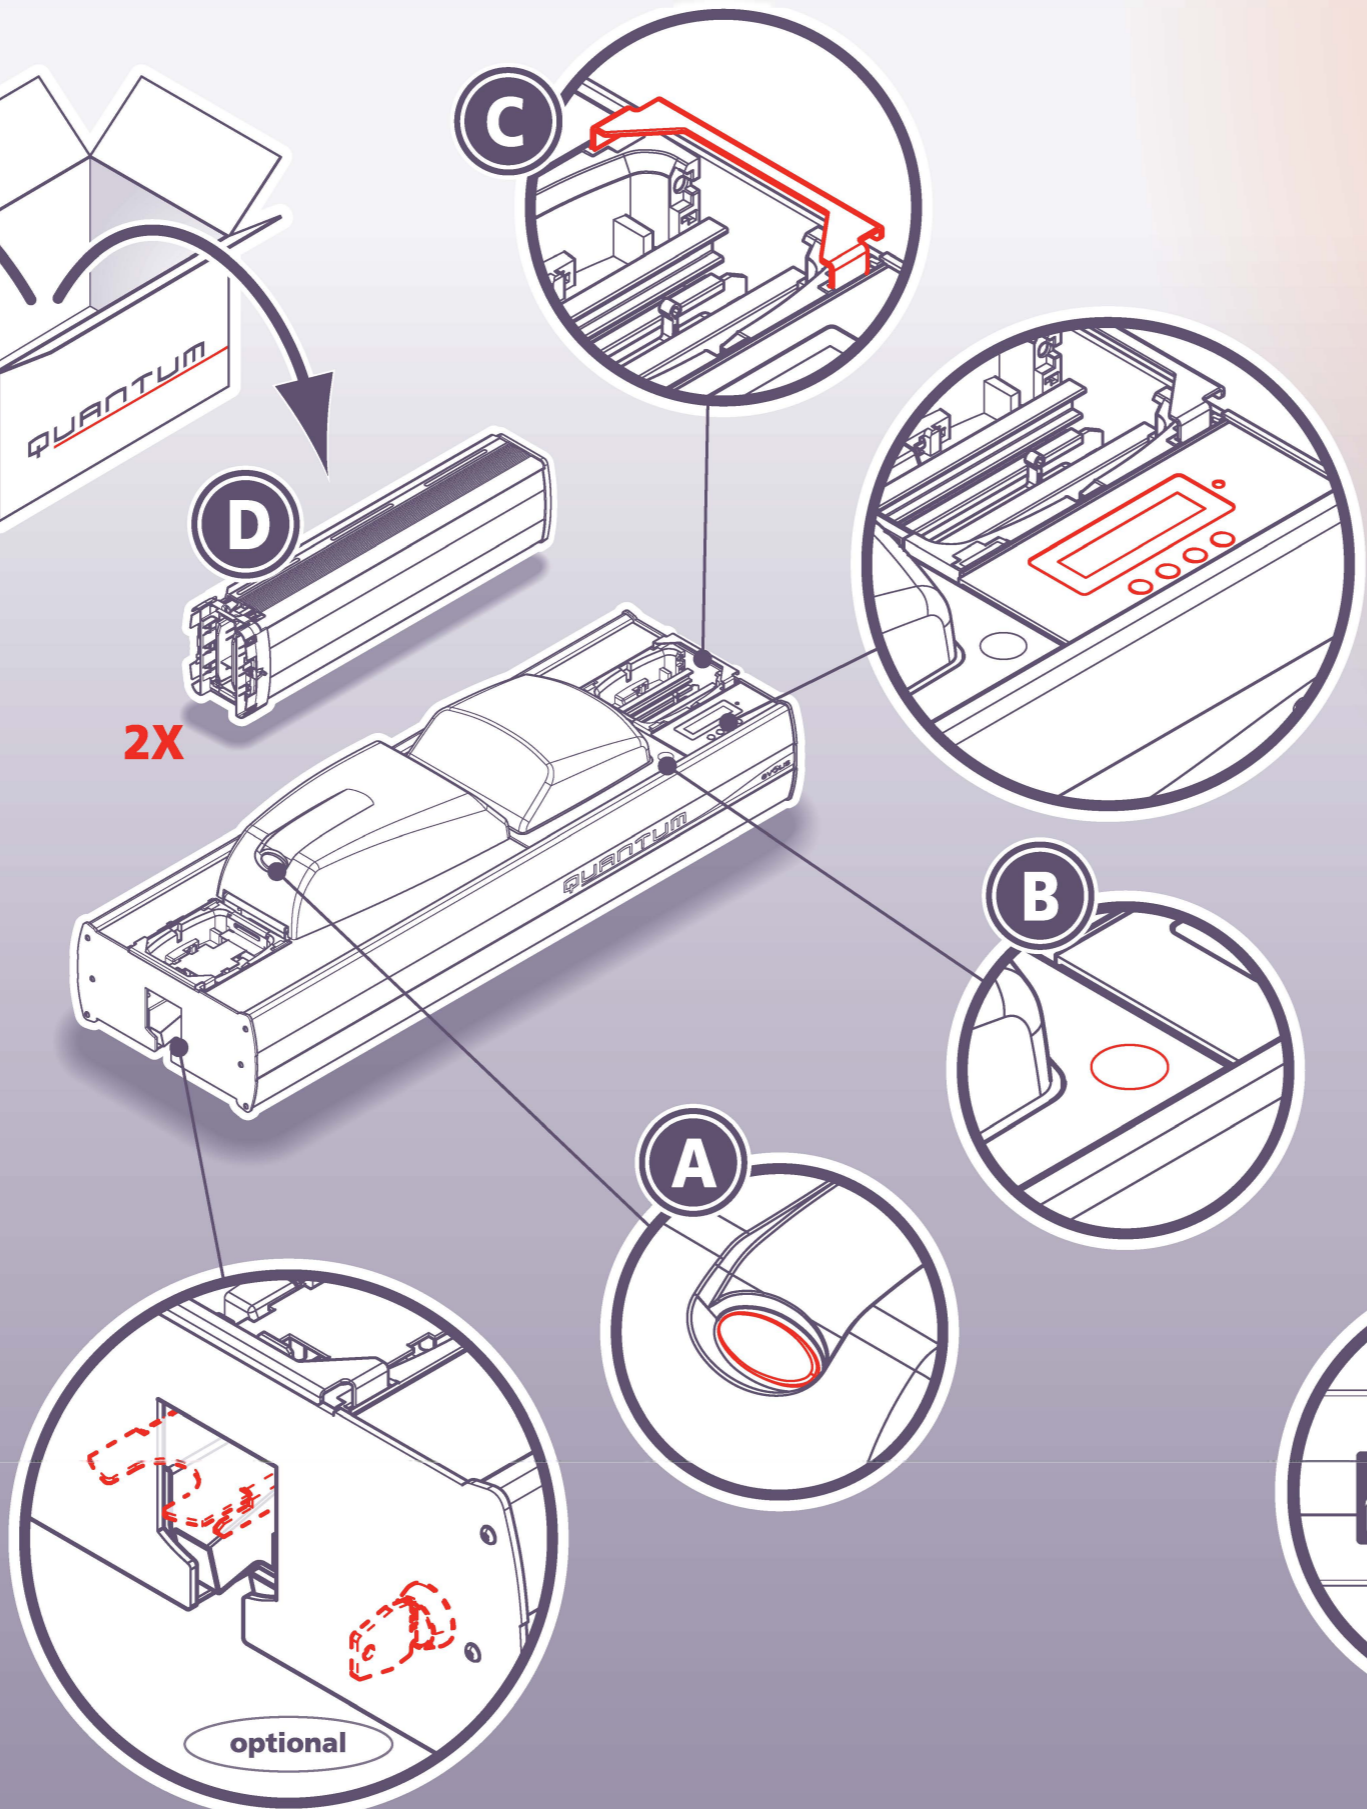

Thank you for choosing
an Evolis product

888.682.6567
SUPPORT@COLORID.COM
COLORID.COM

www.evolis.com

QUANTUM

evolis

Windows 7

Windows Vista

Windows XP