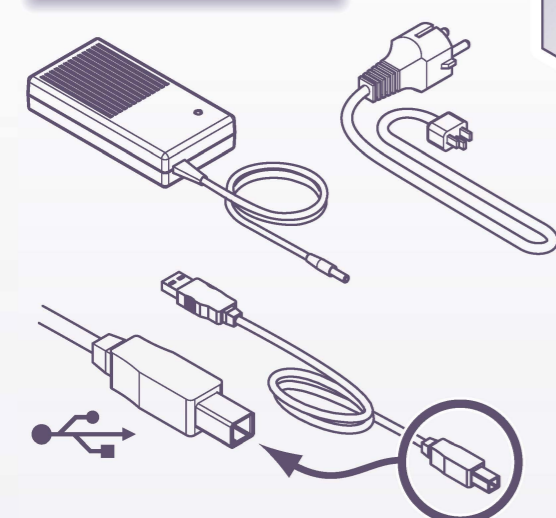

Thank you for choosing
an Evolis product

888.682.6567
SUPPORT@COLORID.COM
COLORID.COM

www.evolis.com

QUANTUM

evolis

Windows 7

Windows Vista

Windows XP