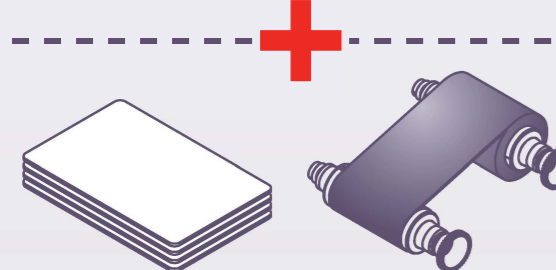

Thank you for choosing
an Evolis product

888.682.6567
SUPPORT@COLORID.COM
COLORID.COM

www.evolis.com

QUANTUM

evolis

Windows 7

Windows Vista

Windows XP