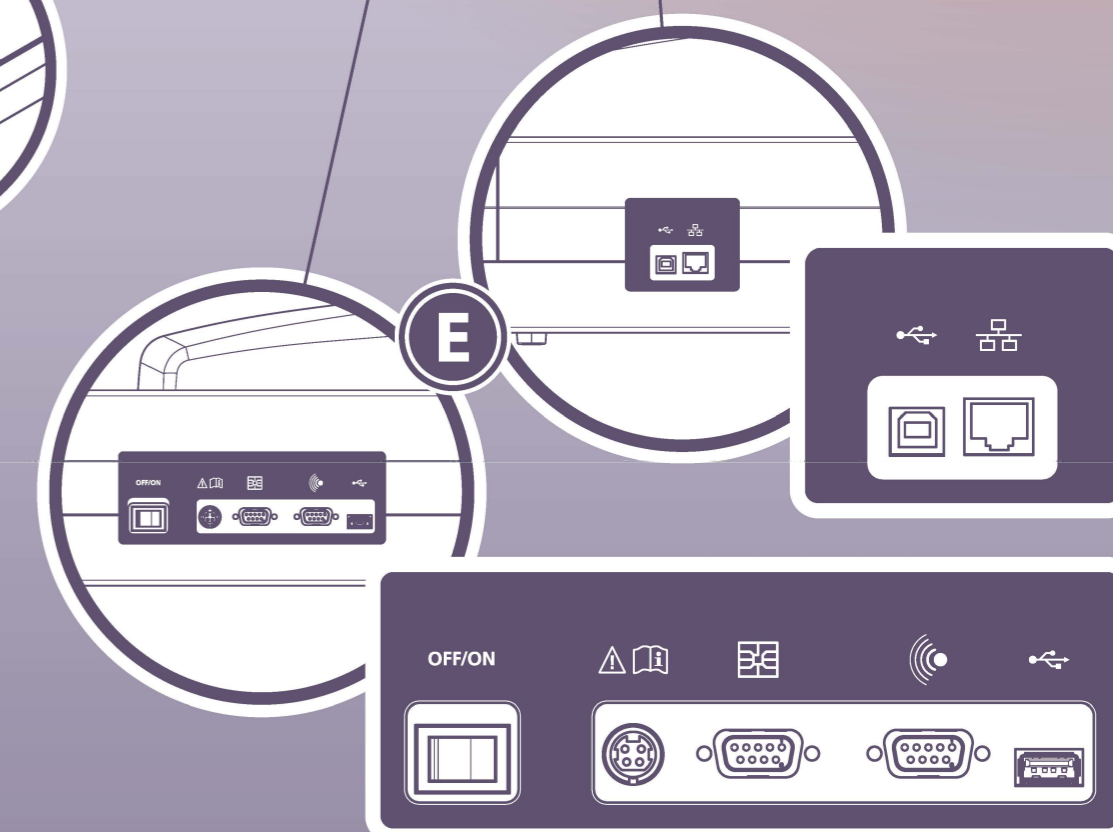

Thank you for choosing
an Evolis product

888.682.6567
SUPPORT@COLORID.COM
COLORID.COM

www.evolis.com

QUANTUM

evolis

Windows 7

Windows Vista

Windows XP